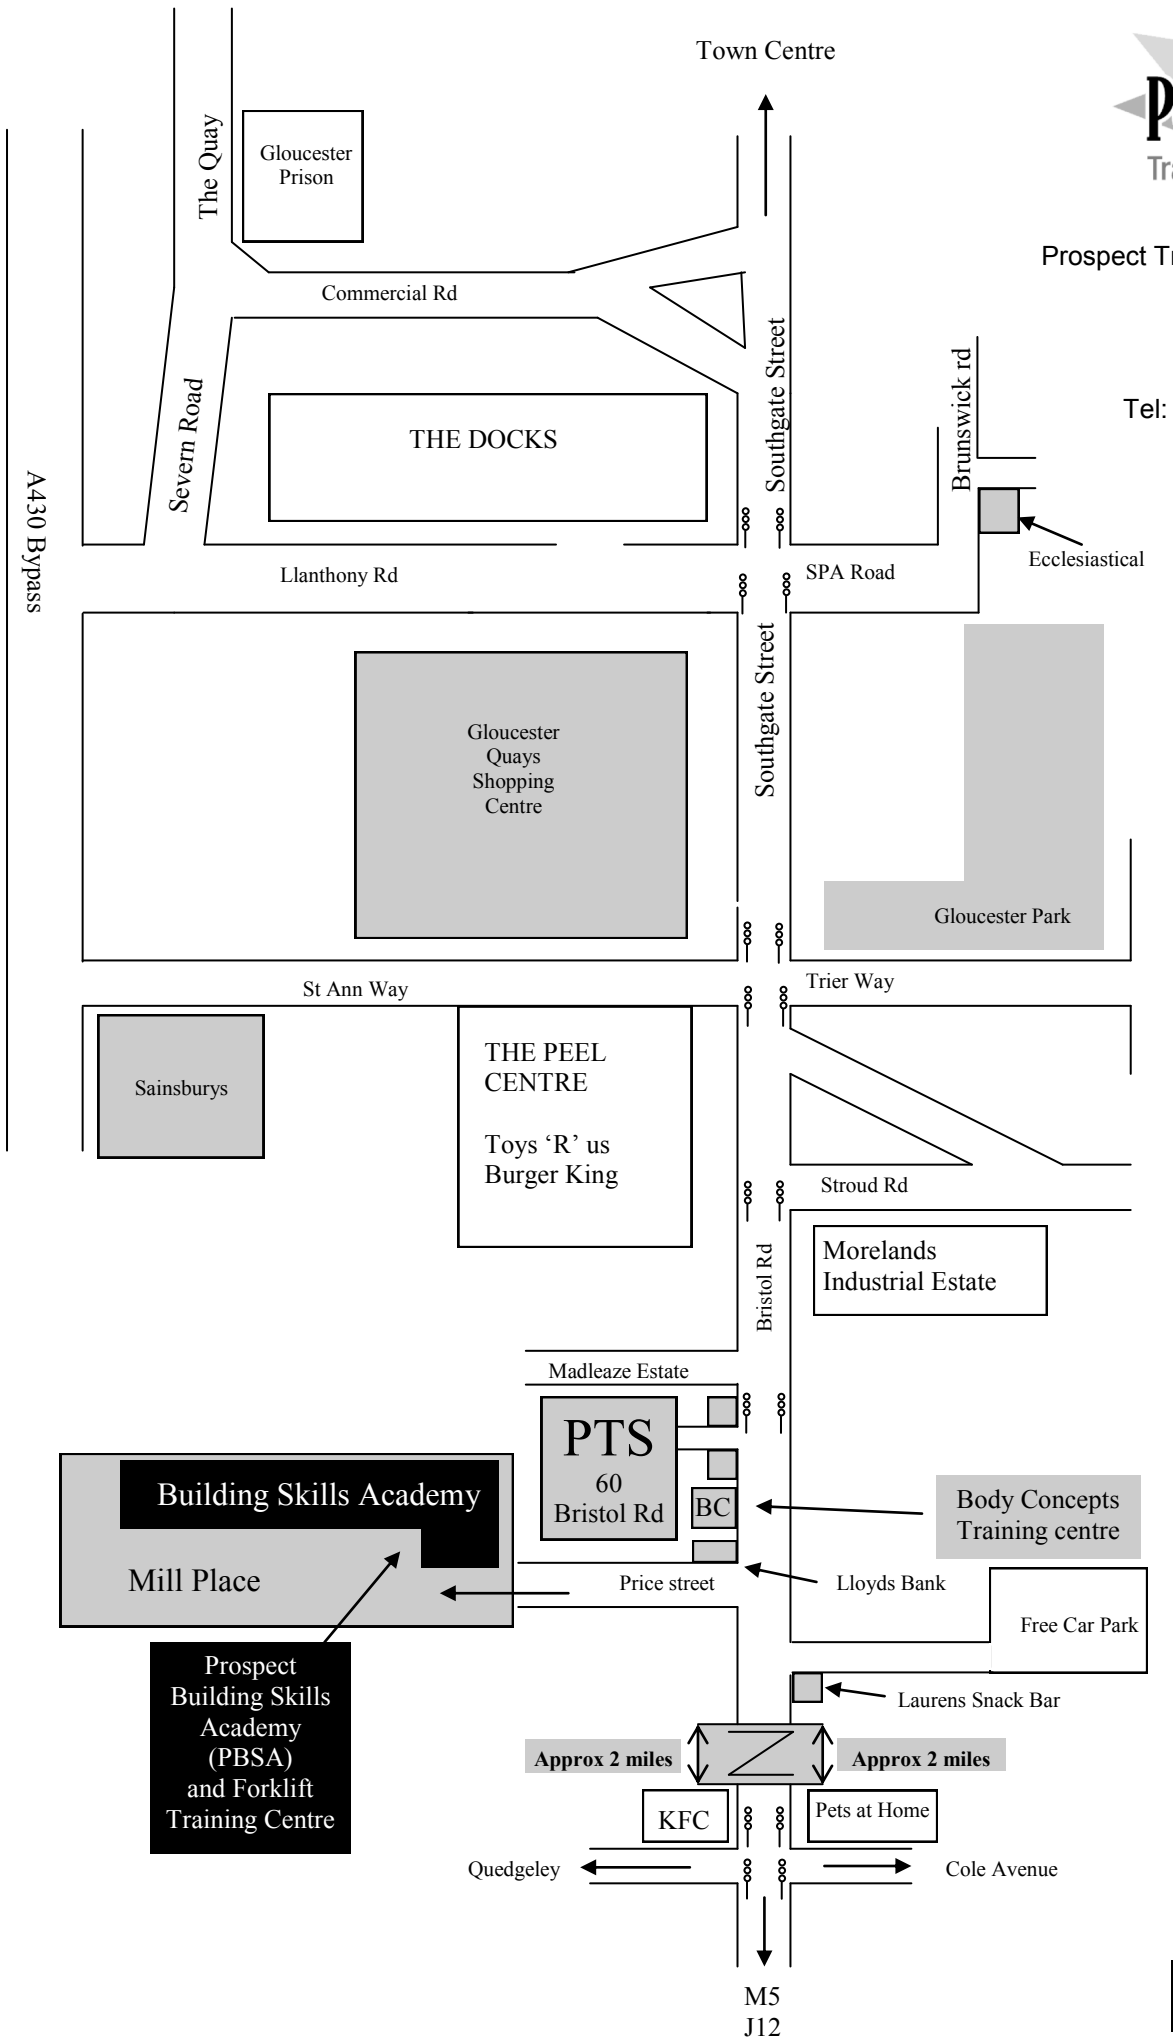

Prospect Training Services
 Mill Place
 Off Price Street
 Gloucester
 GL1 5SQ
 Tel: 01452 300255

Building Skills Academy
 Mill Place
Prospect Building Skills Academy (PBSA) and Forklift Training Centre

Approx 2 miles Approx 2 miles

KEY
 = Traffic Lights