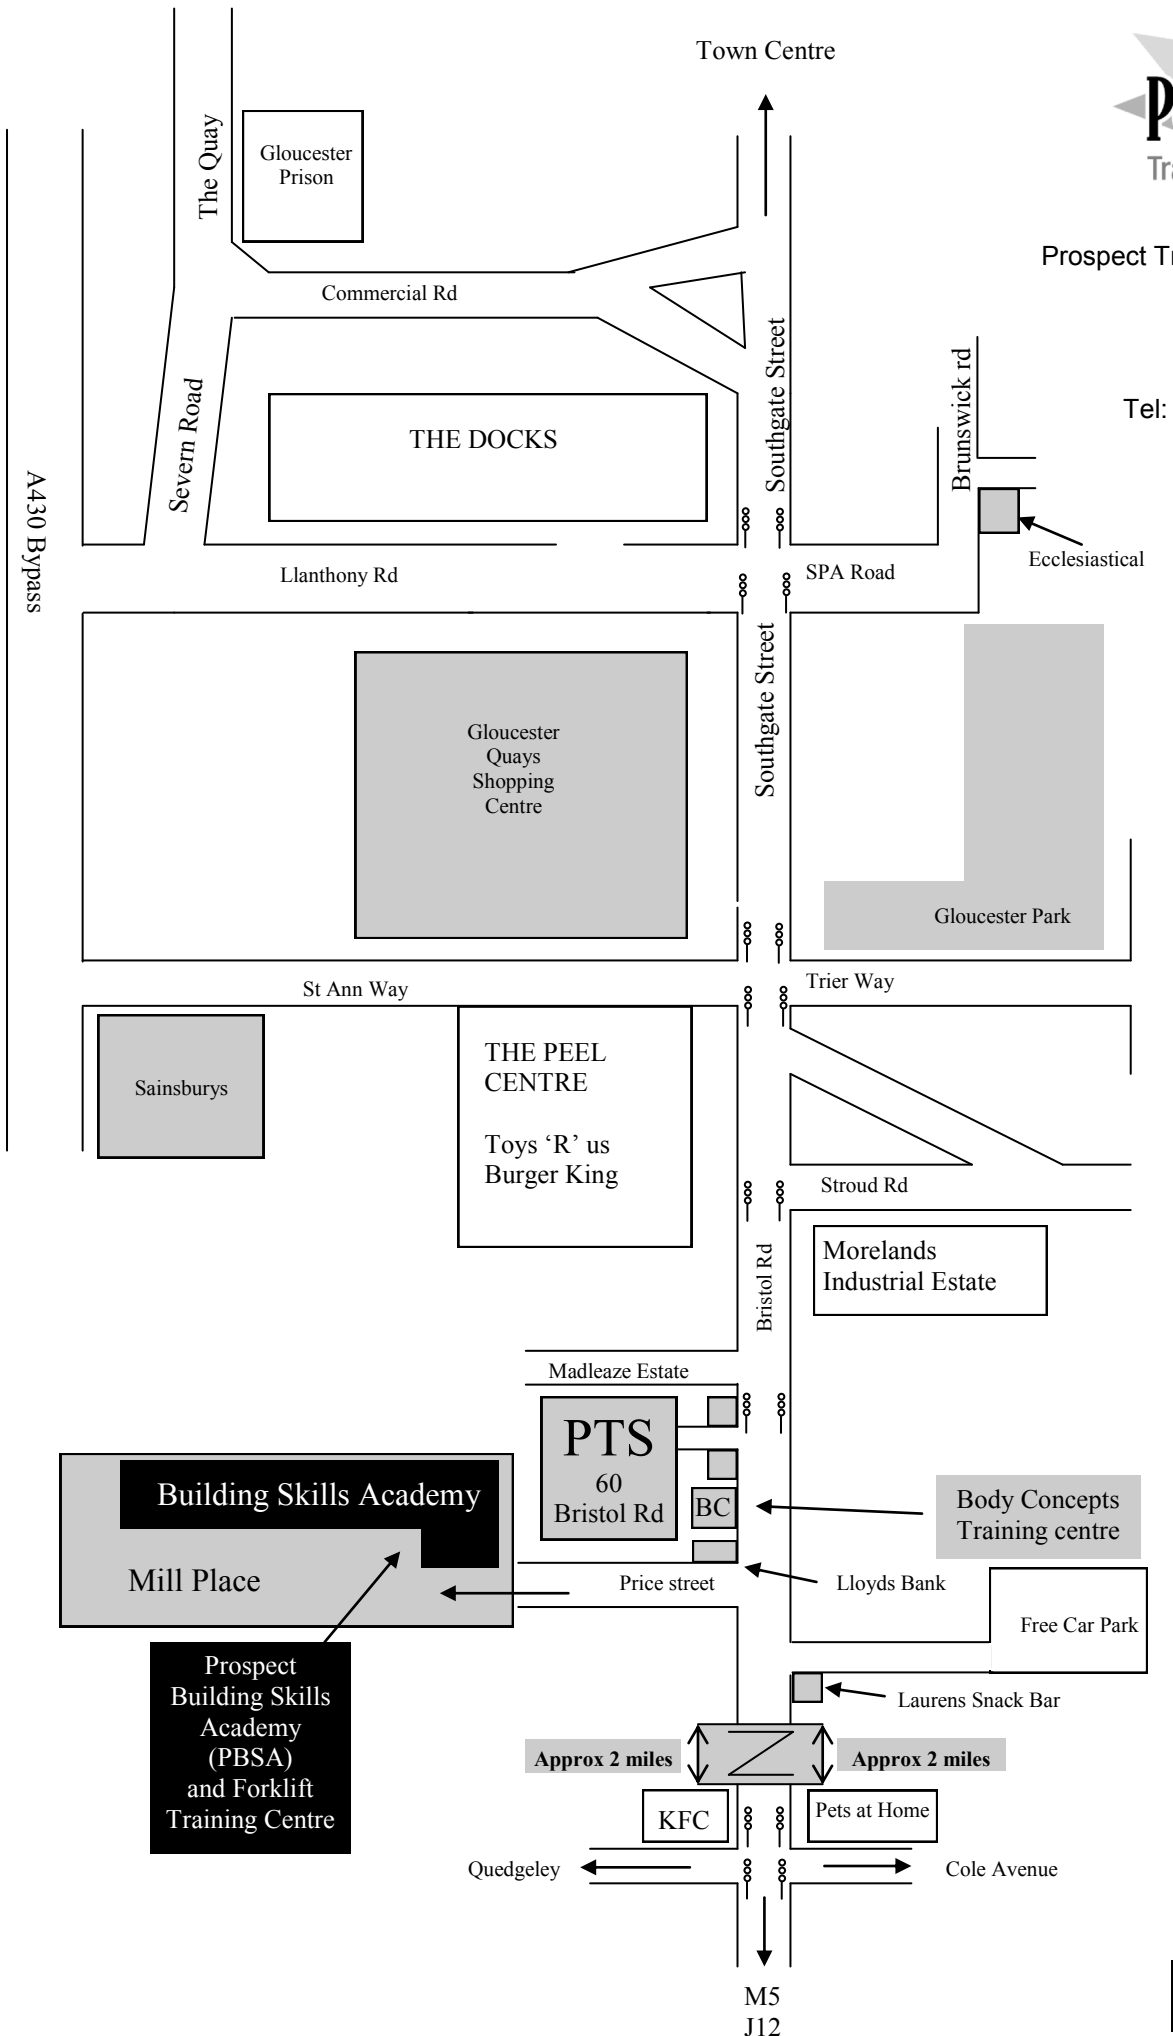

Prospect Training Services
 Mill Place
 Off Price Street
 Gloucester
 GL1 5SQ
 Tel: 01452 300255

KEY

= Traffic Lights